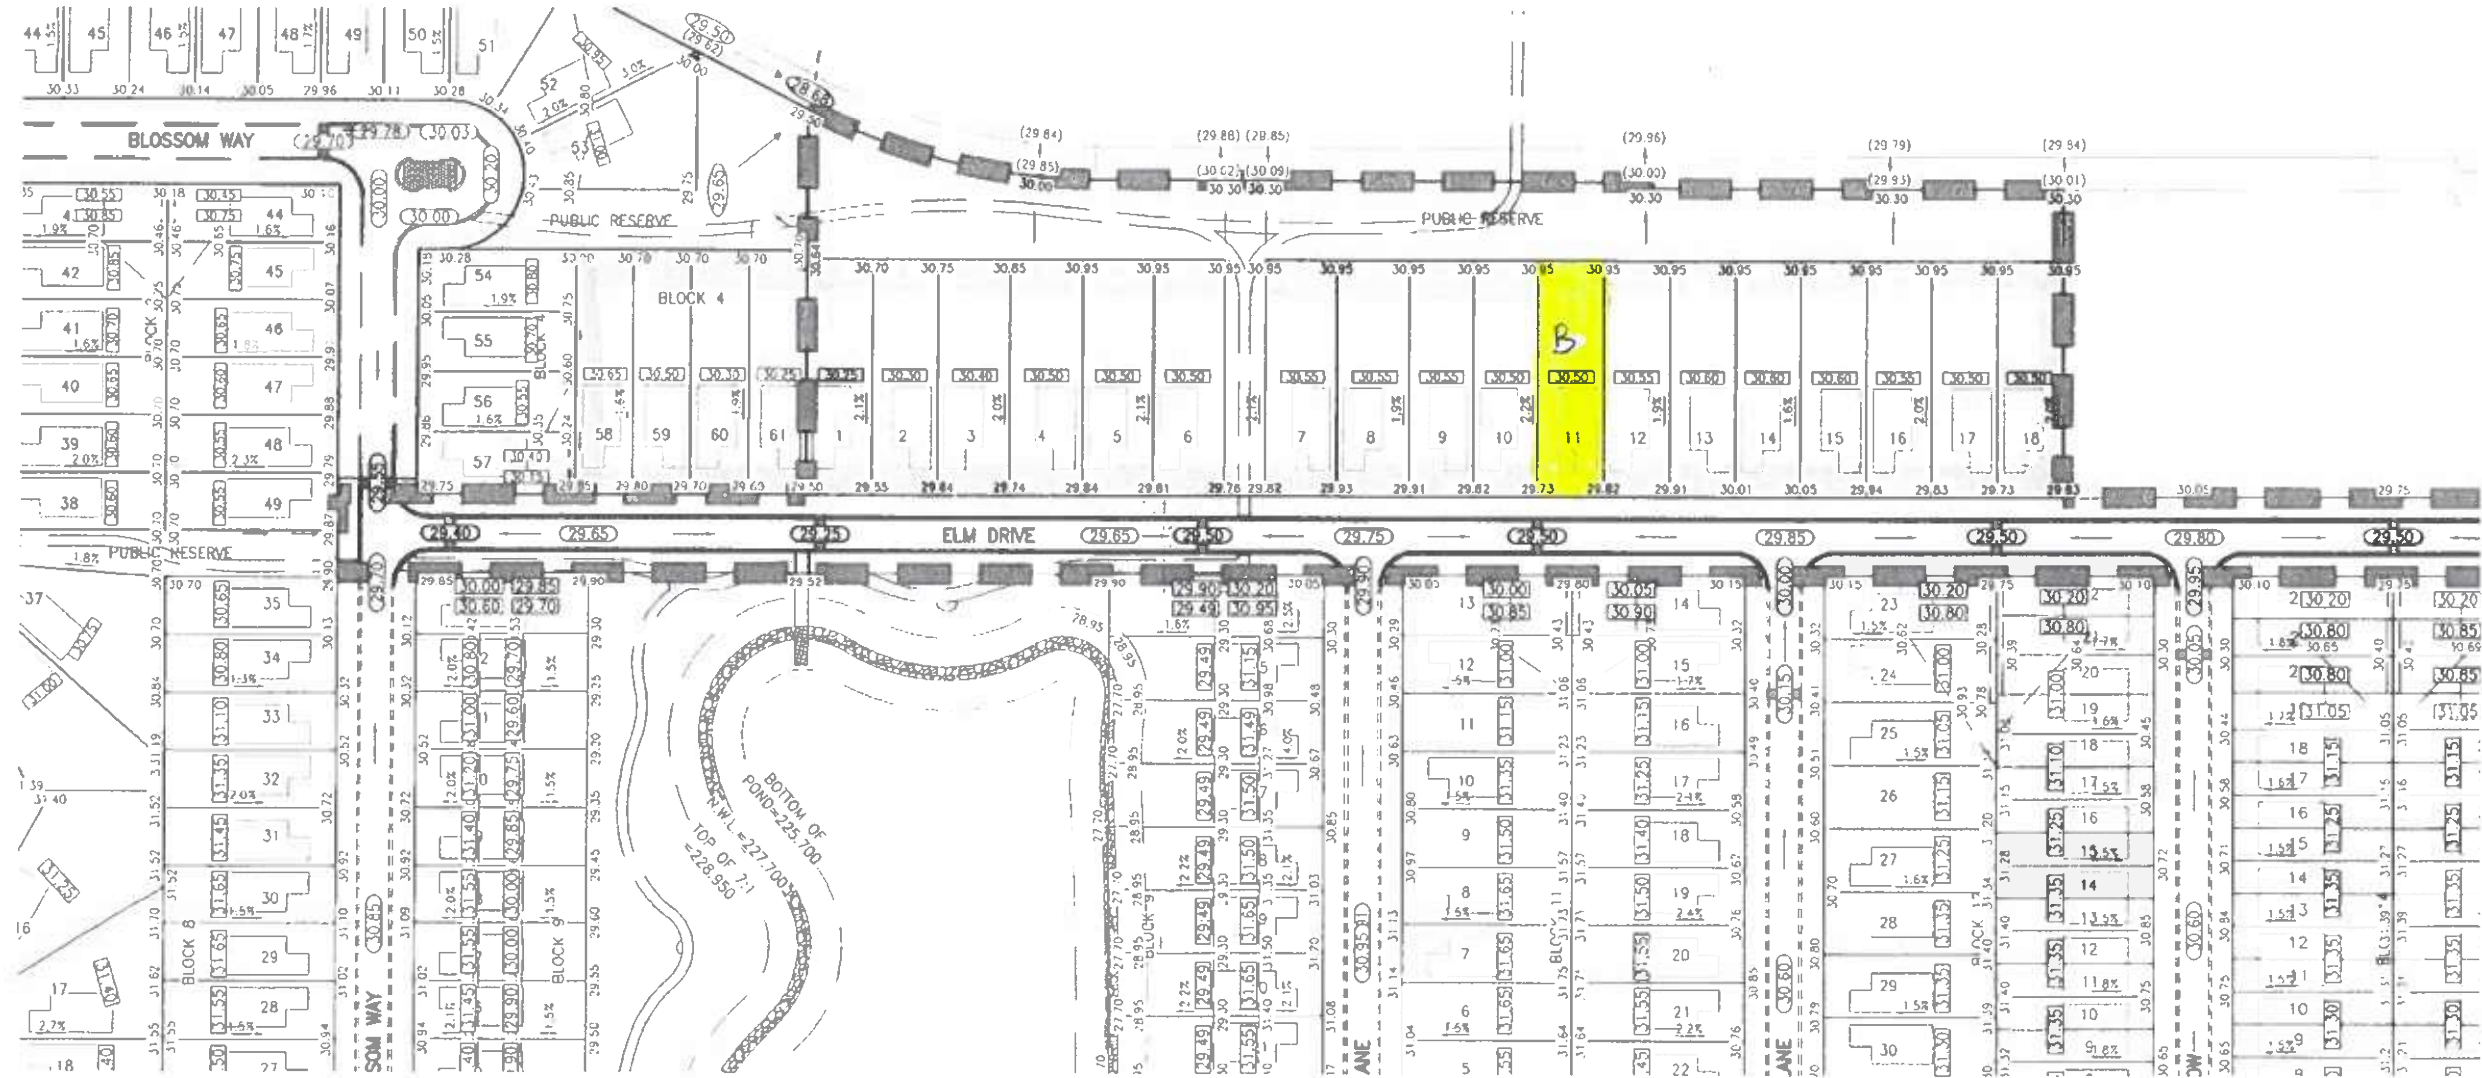

PARKVIEW
POINTE

Phase Three Master Plan

ELM DRIVE

ELM DRIVE

GRASSMERE CREEK

Parkview Pointe Drive
Show Home Row
TP Phase 3 - Lot Plans 1